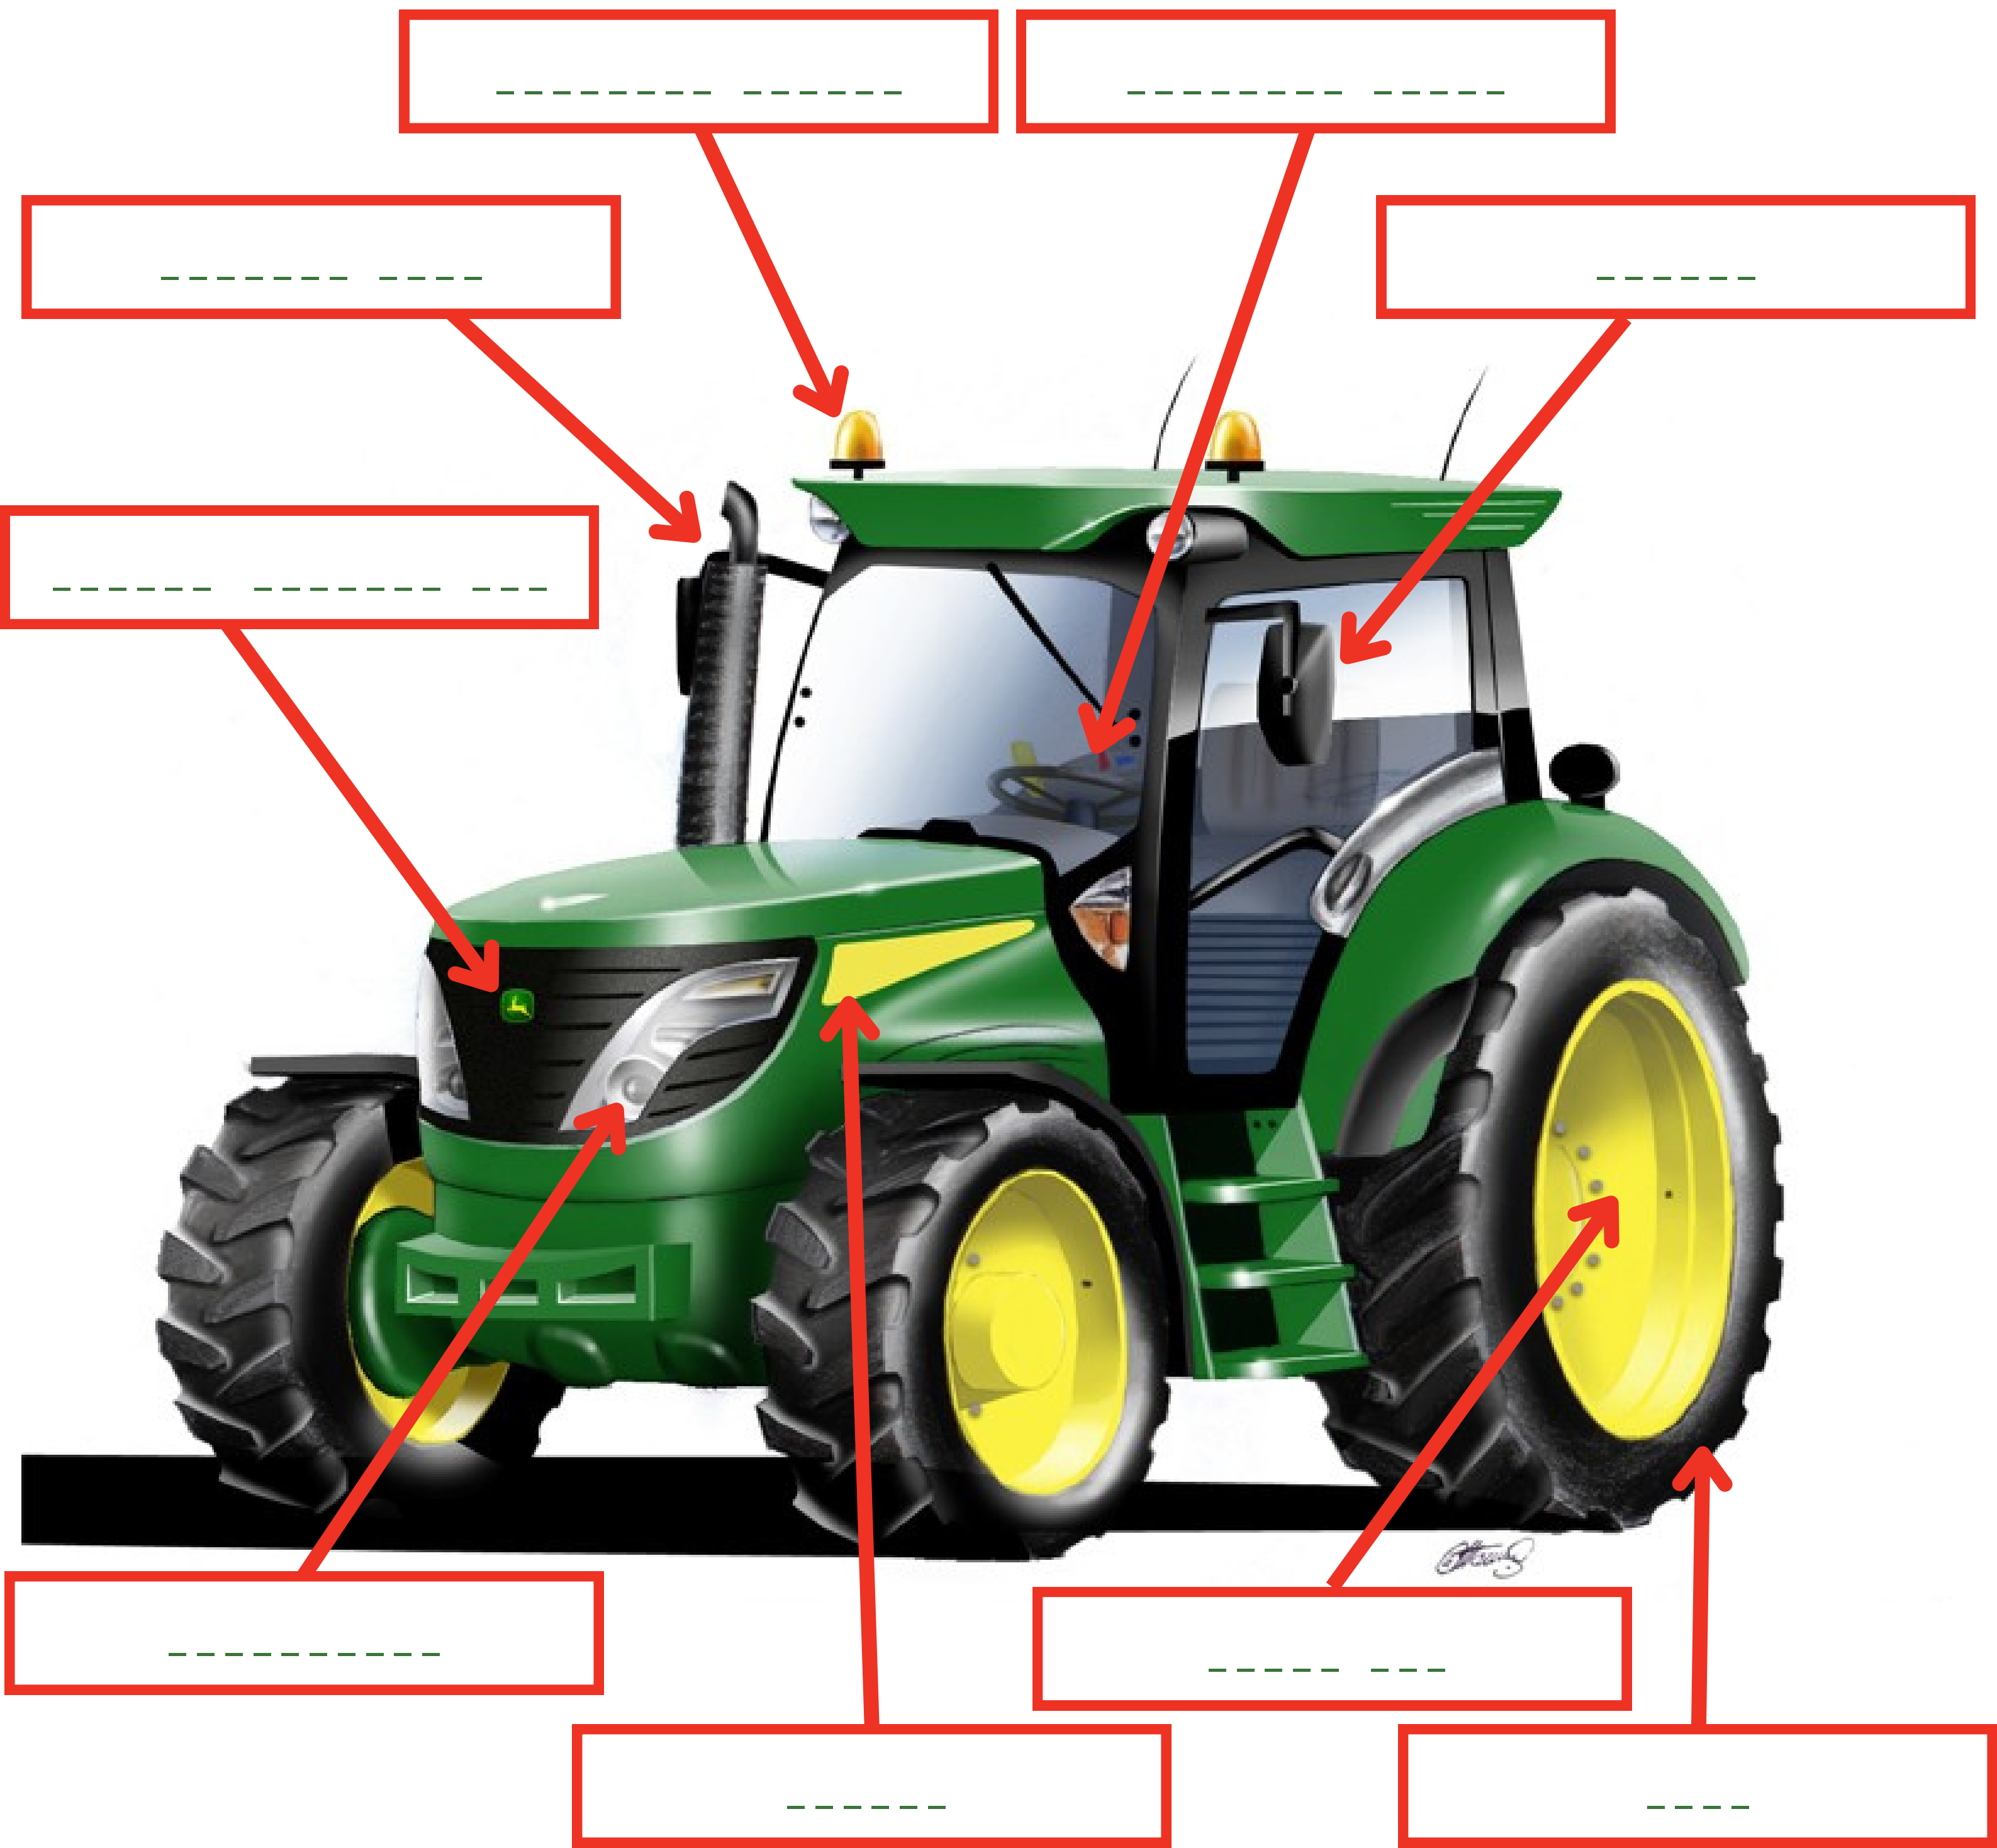

Label the John Deere Tractor

Words:

Engine; Engine Cooling Fan; Exhaust Pipe; Flashing Beacon; Headlights;
Mirror; Steering Wheel; Tyre; Wheel Rim