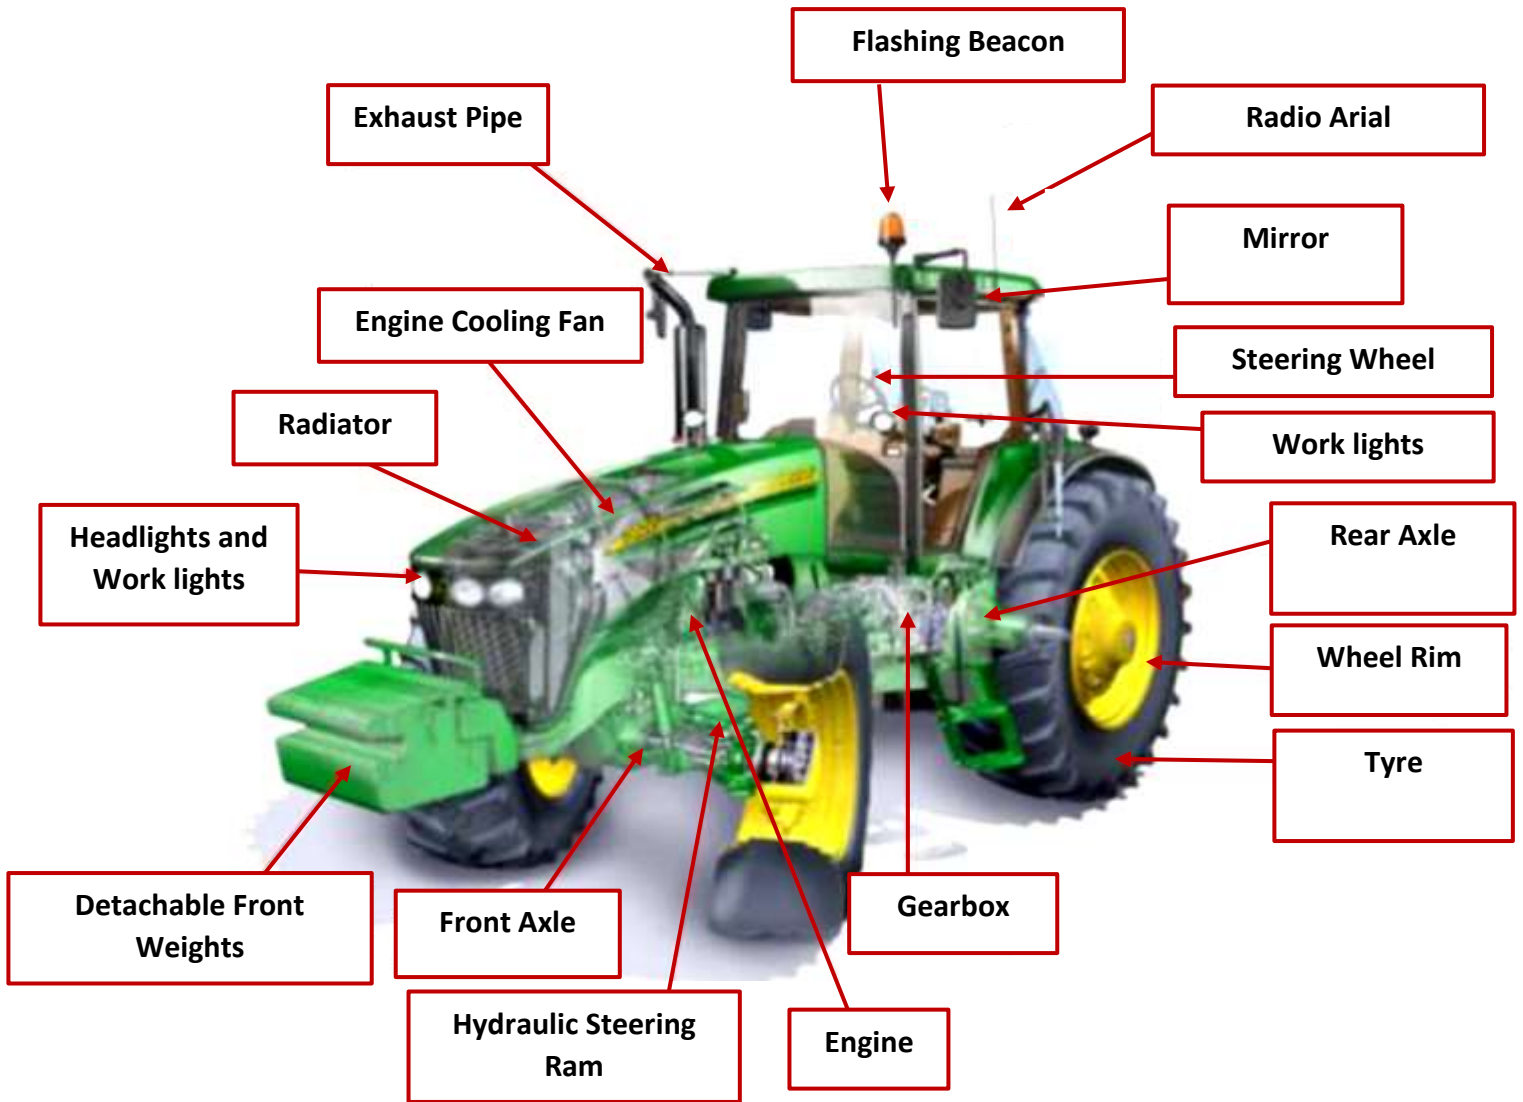

# PARTS OF A TRACTOR

HARTPURY

Flashing Beacon	Mirror	Exhaust pipe
Radio aerial	Steering wheel	Work lights
Wheel rim	Engine	Rear axle
Gearbox	Front Axle	Tyre
Hydraulic steering ram	Engine Cooling fan	Radiator
Headlights and work		Detachable front weights