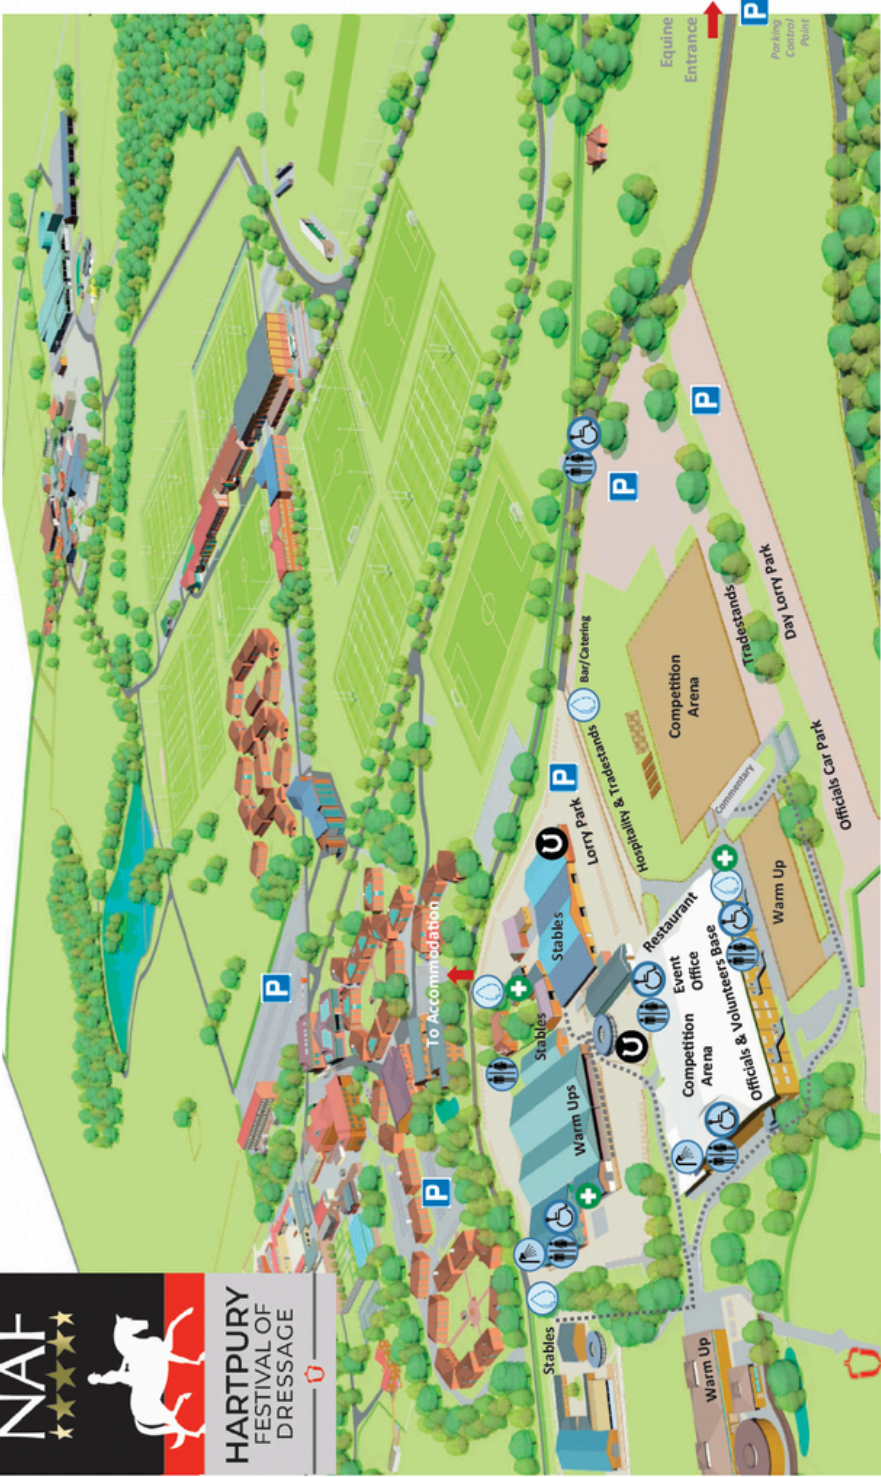

OFFICIAL PHOTOGRAPHER

Kevin Sparrow Photography is the event photographer for the Festival. [Click here](#).

EVENT SITE PLAN

**HARTPURY
FESTIVAL OF
DRESSAGE**

**HARTPURY
EQUINE**

-  Stable Management
-  Horse Walk
-  Veterinary or Medical Services
-  Accessible Toilets
-  Toilets
-  Parking
-  Water Point
-  Showers